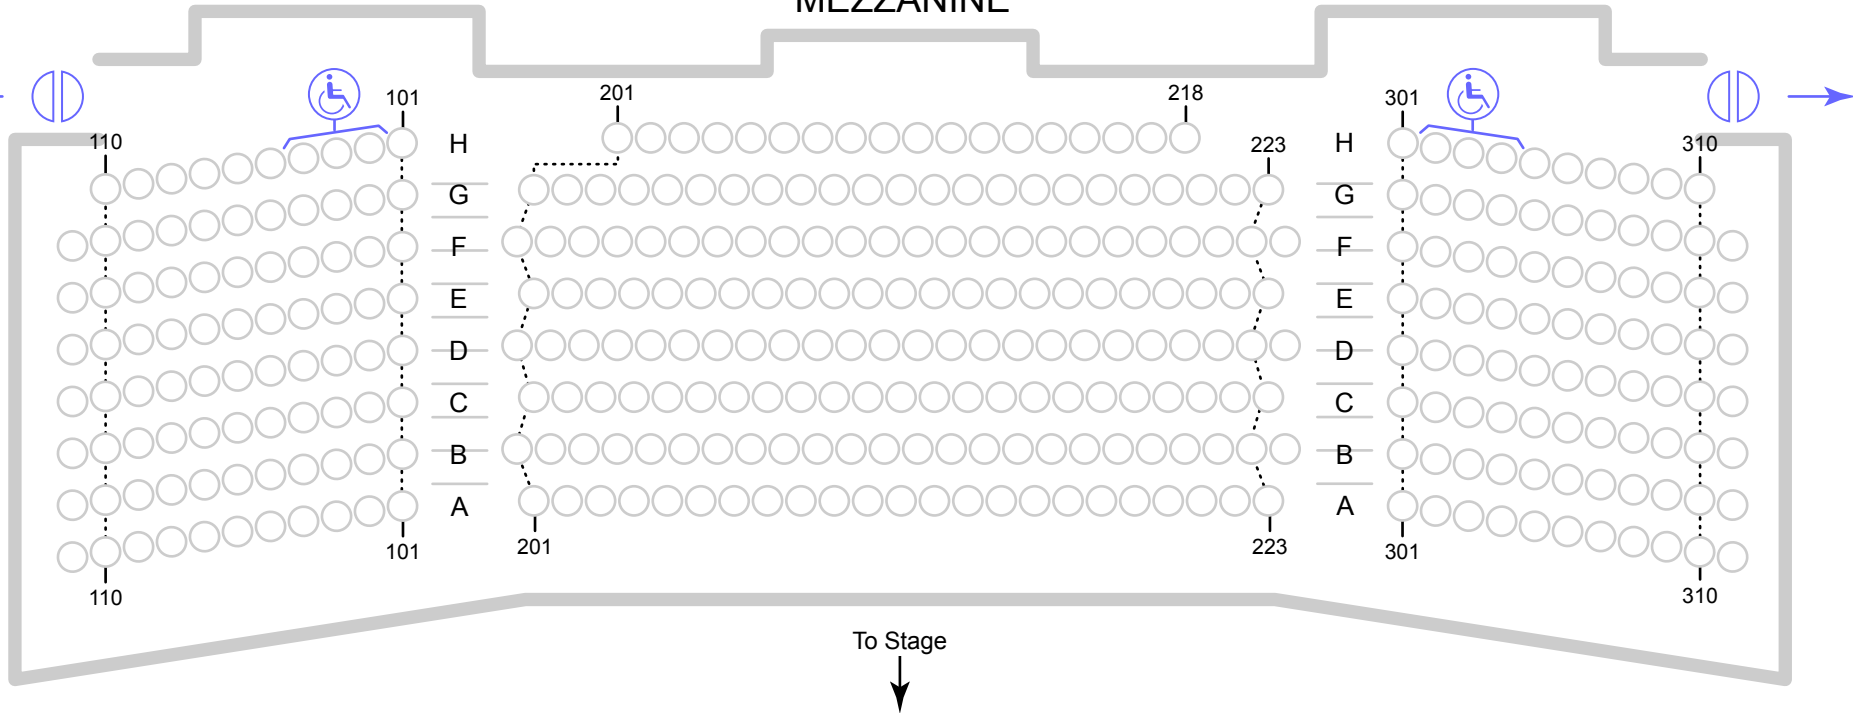

### BALCONY

|            |  |
|------------|--|
| <b>KEY</b> |  Exit               |
|            |  Accessible Seating |

POWERED BY **SABO**<sup>TM</sup>

Click this box for other sections in this venue

### MEZZANINE

|            |  |
|------------|--|
| <b>KEY</b> |  Exit               |
|            |  Accessible Seating |

Click this box for other sections in this venue

### STAGE

**KEY**

- Exit
- Accessible Seating